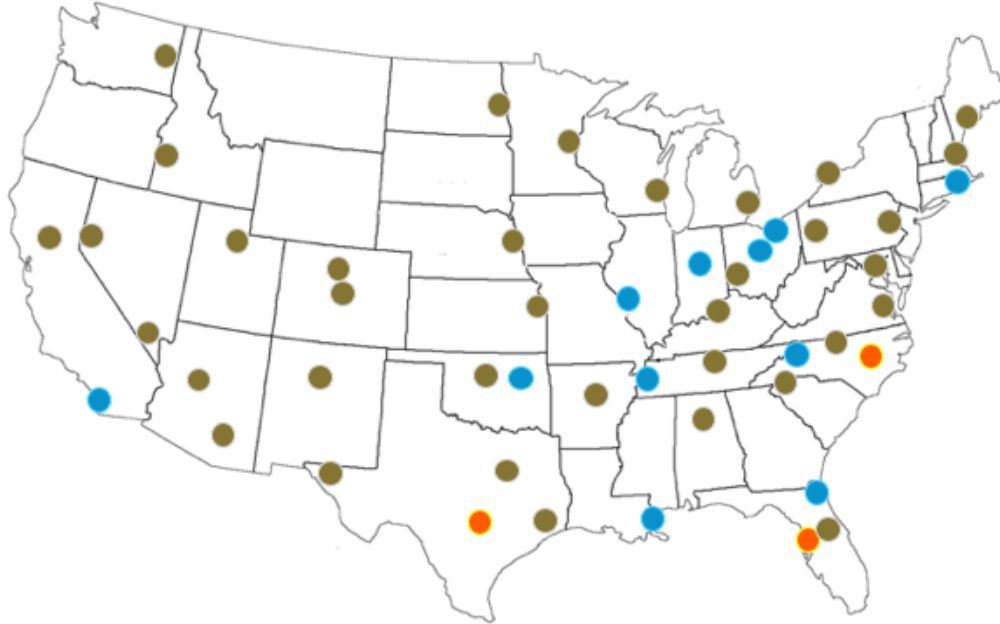

# MICRO DATA CENTER LOCATIONS

## PHASE I

- Austin
- Raleigh/Durham
- Tampa/St Pete

## PHASE II

- St Louis
- Tulsa
- Cleveland
- Memphis
- New Orleans
- Providence
- San Diego
- Indianapolis
- Jacksonville
- Charlotte
- Columbus, OH

## PHASE III

- |                  |                |
|------------------|----------------|
| Albuquerque      | Louisville     |
| Baltimore        | Milwaukee      |
| Birmingham       | Minneapolis    |
| Boise            | Nashville      |
| Boston           | Norfolk        |
| Buffalo          | Oklahoma City  |
| Cincinnati       | Omaha          |
| Colorado Springs | Orlando        |
| Denver           | Philadelphia   |
| Detroit          | Pittsburgh     |
| El Paso          | Portland, ME   |
| Fargo            | Reno           |
| Greensboro       | Salt Lake City |
| Greenville       | San Antonio    |
| Houston          | Sacramento     |
| Kansas City      | Spokane        |
| Las Vegas        | Tucson         |
| Little Rock      |                |